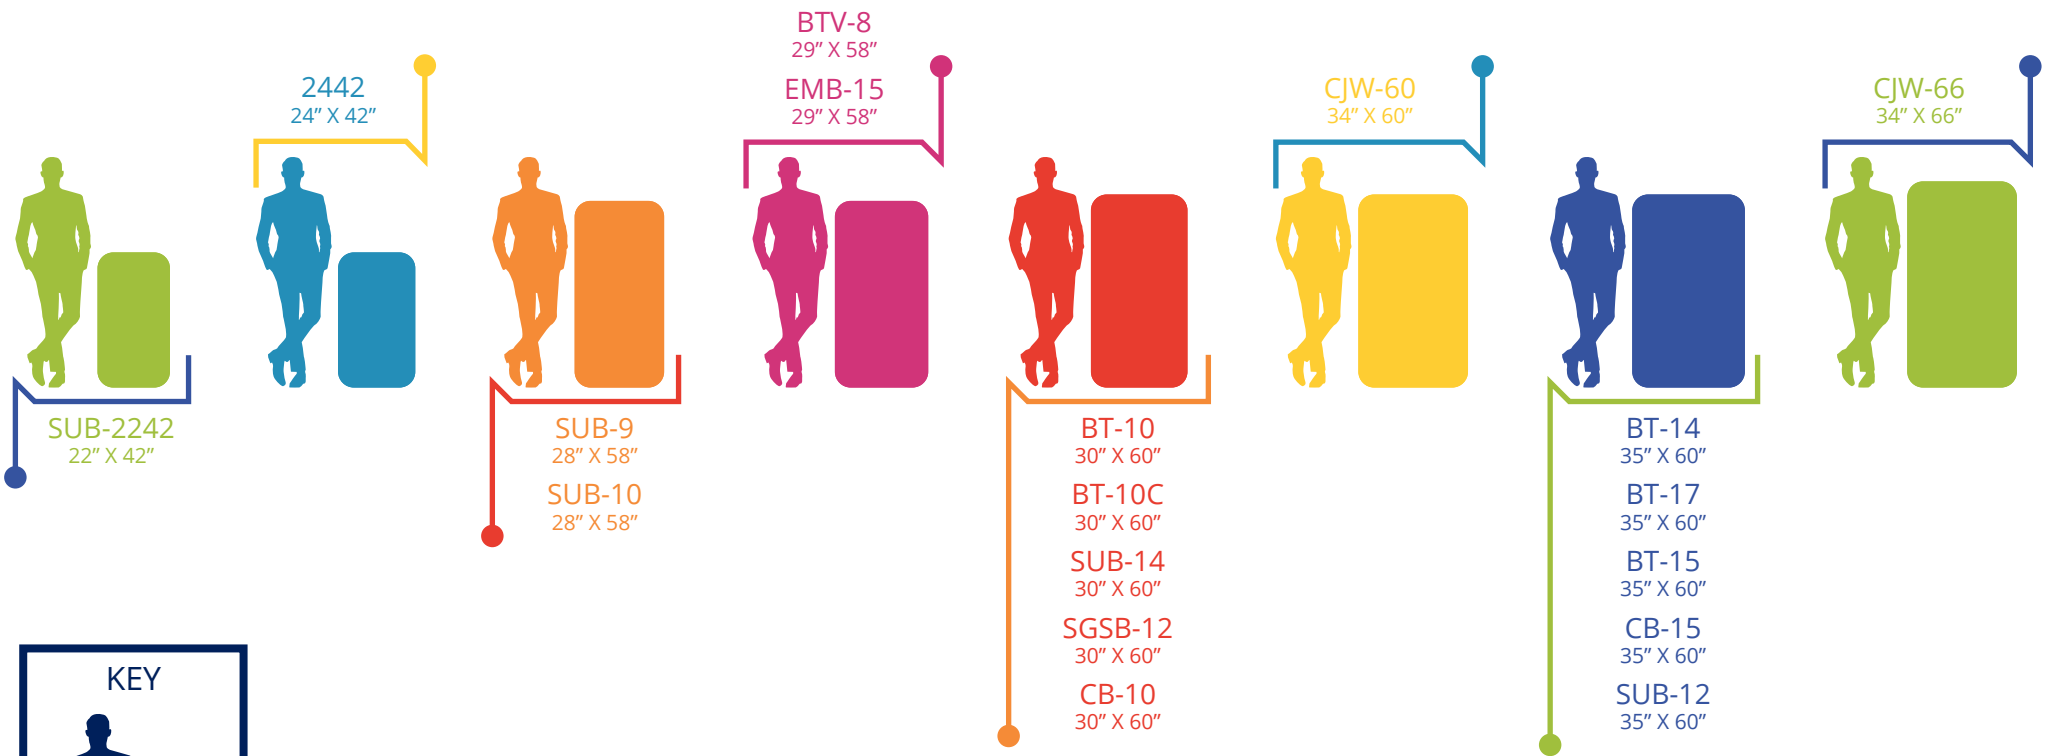

BEACH TOWELS

size comparisons

OVERSIZED BEACH TOWELS

size comparisons

GOLF TOWELS

size comparisons

JERSEY TOWELS

size comparisons

RALLY TOWELS

size comparisons

YOGA TOWELS

size comparisons

BLANKETS

size comparisons