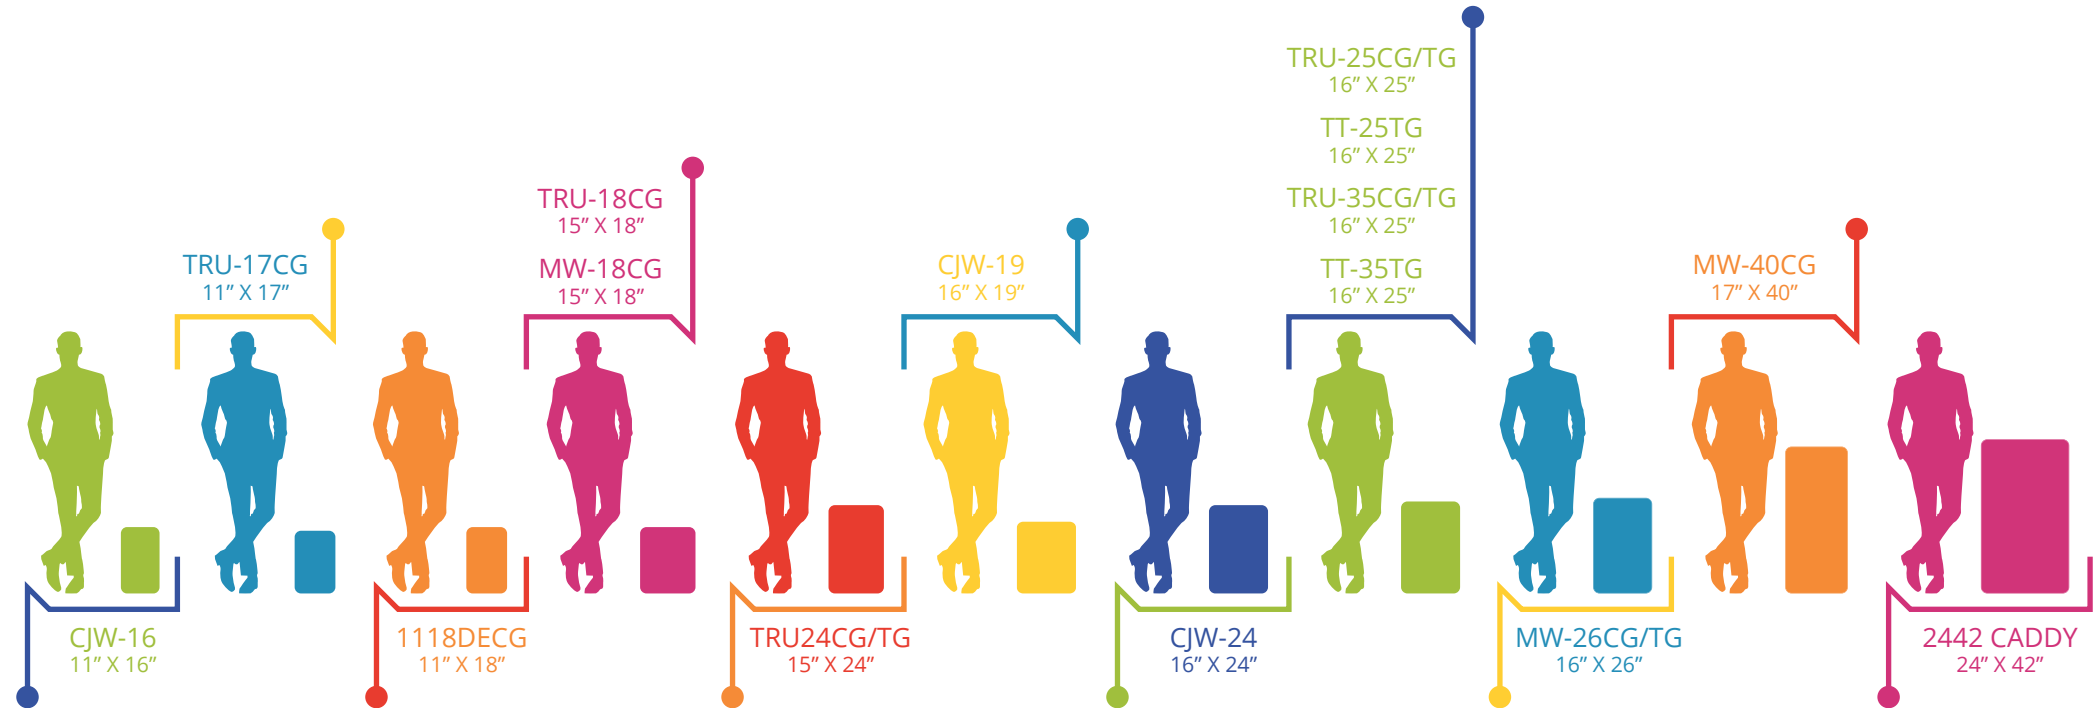

BEACH TOWELS

size comparisons

OVERSIZED BEACH TOWELS

size comparisons

GOLF TOWELS

size comparisons

JERSEY TOWELS

size comparisons

RALLY TOWELS

size comparisons

YOGA TOWELS

size comparisons

BLANKETS

size comparisons